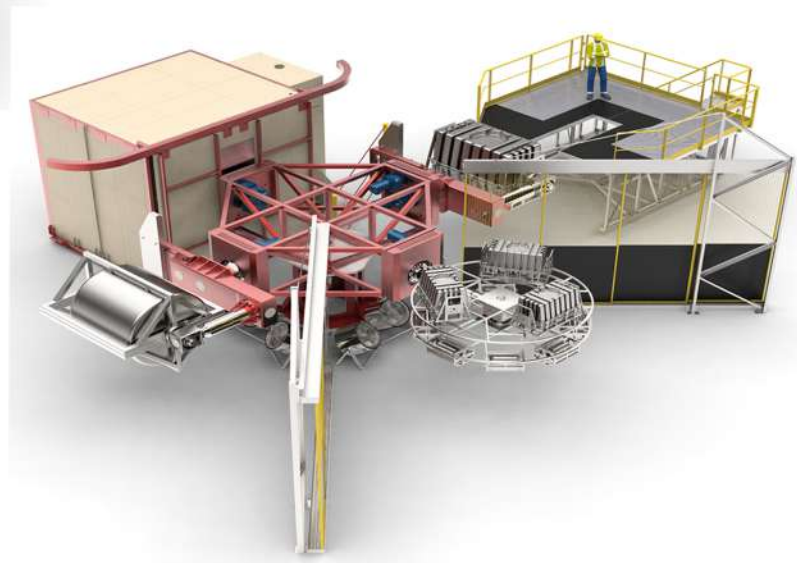

Industrial Heating Equipment

sat

www.sat-thermique.com

Rotational & Slush-Moulding
Machines

4 - FIXED ARMS ROTO-SAT TURRET = OVER THE TOP !

The Perfect Carousel killer !

FASTER, CHEAPER, SMALLER, SIMPLER, SAFIER

4 STATIONS FOOTPRINT BUT 8 FUNCTIONAL STATIONS !

SAT MOBILE OVEN: HEATING HIGH PERFORMANCE

THE FASTEST OVEN ROTO-MACHINE

ERGONOMY AND SAFETY FOR OPERATORS

EASIER TO MAINTAIN - TO MOVE

HIGH VERSATILITY

TURRET

www.sat-thermique.com

Industrial Heating Equipment

sat

www.sat-thermique.com

Rotational & Slush-Moulding
Machines

4 - FIXED ARMS ROTO-SAT TURRET = OVER THE TOP !

- From 2600 to 6000 mm of spherical diameter
- Select your own configuration:
 - 1 or 2 cooling station
 - 1 or 2 demoulding station
 - 1 dual function station = cooling and demoulding
 - 3 functions oven station

Example of configurations:

4 straight arms
2 demoulding stations
1 cooling station

2 straight arms - 2 offset arms
1 cooling station
1 cooling / demoulding station
1 demoulding station

www.sat-thermique.com