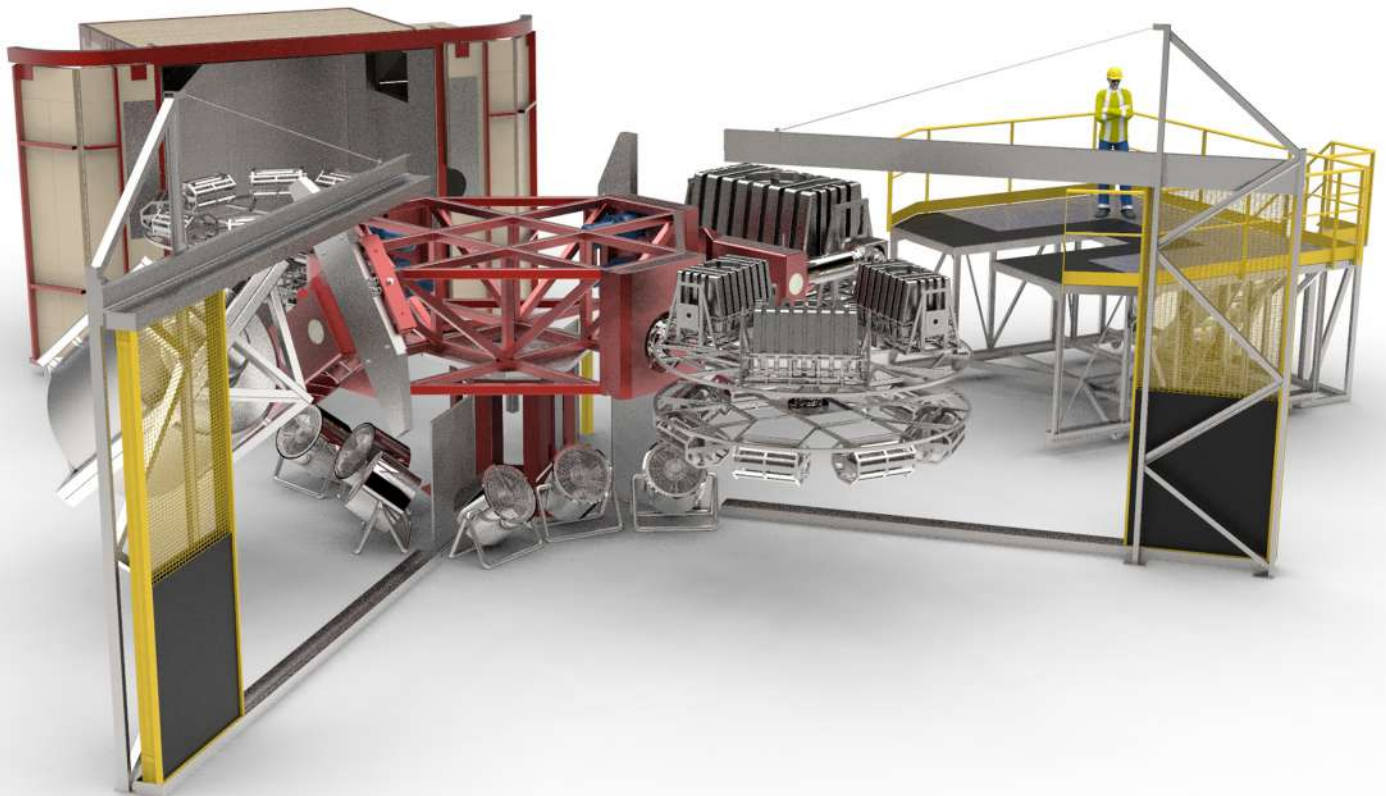

Industrial Heating Equipment

sat

www.sat-thermique.com

Rotational & Slush-Moulding
Machines

4 - FIXED ARMS ROTO-SAT TURRET = OVER THE TOP !

The Perfect Carousel killer !

FASTER, CHEAPER, SMALLER, SIMPLER, SAFIER

4 STATIONS FOOTPRINT BUT 8 FUNCTIONAL STATIONS !

SAT MOBILE OVEN: HEATING HIGH PERFORMANCE

THE FASTEST OVEN ROTO-MACHINE

ERGONOMY AND SAFETY FOR OPERATORS

EASIER TO MAINTAIN - TO MOVE

HIGH VERSATILITY

TURRET

www.sat-thermique.com

Industrial Heating Equipment

sat

www.sat-thermique.com

Rotational & Slush-Moulding
Machines

4 - FIXED ARMS ROTO-SAT TURRET = OVER THE TOP !

- From 2600 to 6000 mm of spherical diameter
- Select your own configuration:
 - 1 or 2 cooling station
 - 1 or 2 demoulding station
 - 1 dual function station = cooling and demoulding
 - 3 functions oven station

Example of configurations:

4 straight arms
2 demoulding stations
1 cooling station

2 straight arms - 2 offset arms
1 cooling station
1 cooling / demoulding station
1 demoulding station

www.sat-thermique.com