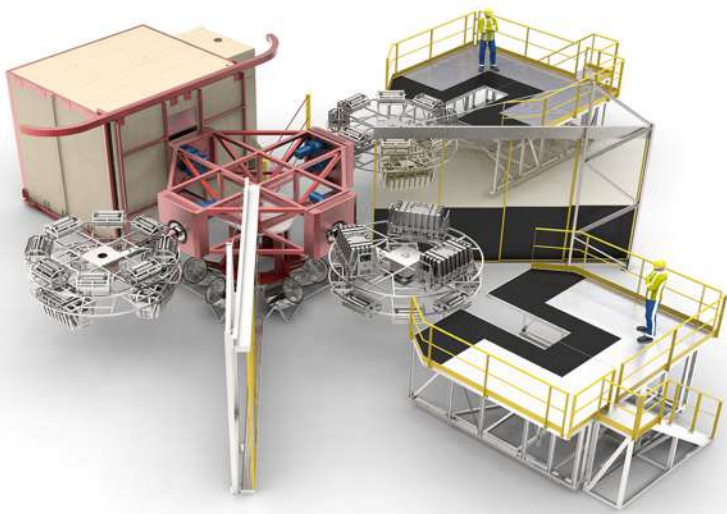

Industrial Heating Equipment

sat

www.sat-thermique.com

Rotational & Slush-Moulding
Machines

4 - FIXED ARMS ROTO-SAT TURRET = OVER THE TOP !

The Perfect Carousel killer !

FASTER, CHEAPER, SMALLER, SIMPLER, SAFIER

4 STATIONS FOOTPRINT BUT 8 FUNCTIONAL STATIONS !

SAT MOBILE OVEN: HEATING HIGH PERFORMANCE

THE FASTEST OVEN ROTO-MACHINE

ERGONOMY AND SAFETY FOR OPERATORS

EASIER TO MAINTAIN - TO MOVE

HIGH VERSATILITY

TURRET

www.sat-thermique.com

Industrial Heating Equipment

sat

www.sat-thermique.com

Rotational & Slush-Moulding
Machines

4 - FIXED ARMS ROTO-SAT TURRET = OVER THE TOP !

- From 2600 to 6000 mm of spherical diameter
- Select your own configuration:
 - 1 or 2 cooling station
 - 1 or 2 demoulding station
 - 1 dual function station = cooling and demoulding
 - 3 functions oven station

Example of configurations:

4 straight arms
2 demoulding stations
1 cooling station

2 straight arms - 2 offset arms
1 cooling station
1 cooling / demoulding station
1 demoulding station

www.sat-thermique.com