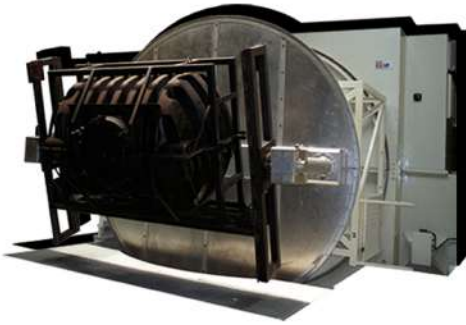

Industrial Heating Equipment

sat

www.sat-thermique.com

Rotational & Slush-Moulding
Machines

ROTATIONAL & SLUSH-MOULDING MACHINES

LABORATORY

THE EUROPEAN LEADER IN THERMAL
EQUIPMENT SINCE 1953

UNIQUE MOBILE OVENS:
THERMAL EFFICIENCY, FLEXIBILITY,
SECURITY

FROM 1000 MM TO 6000 SPHERICAL
DIAMETER

TURRET

MECHANICAL DESIGN ABOVE THE
MARKET «STANDARDS» = RELIABILITY

ERGONOMY AND SAFETY FOR
OPERATORS

ADVANCED & EASY-TO-USE CONTROL
SYSTEM

ROTATIVE SHUTTLE

CAROUSEL

LINEAR SHUTTLE

SLUSH-MOLDING

www.sat-thermique.com

ROTATIVE SHUTTLE

The best solution for your large and heavy parts

- . Space floor savings up to 50%
- . Energy savings up to 40%
- . Safe & Secure access for operators
- . Rock n'Roll movements available

TURRET Fixed arms

With the mobile oven, SAT offers you the most efficient machine

- . Higher productivity
- . Space floor savings
- . Energy savings
- . Optimized flexibility

CAROUSEL Independent arms

Versatility with energy savings to cut your production costs