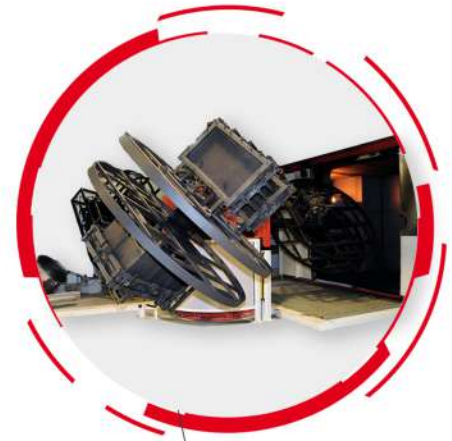

Industrial Heating Equipment

sat

www.sat-thermique.com

Rotational & Slush-Moulding
Machines

ROTATIONAL & SLUSH-MOULDING MACHINES

LABORATORY

THE EUROPEAN LEADER IN THERMAL
EQUIPMENT SINCE 1953

UNIQUE MOBILE OVENS:
THERMAL EFFICIENCY, FLEXIBILITY,
SECURITY

FROM 1000 MM TO 6000 SPHERICAL
DIAMETER

TURRET

MECHANICAL DESIGN ABOVE THE
MARKET «STANDARDS» = RELIABILITY

ERGONOMY AND SAFETY FOR
OPERATORS

ADVANCED & EASY-TO-USE CONTROL
SYSTEM

ROTATIVE SHUTTLE

CAROUSEL

LINEAR SHUTTLE

TURRET Fixed arms

With the mobile oven, SAT offers you the most efficient machine

- . Higher productivity
- . Space floor savings
- . Energy savings
- . Optimized flexibility

CAROUSEL Independent arms

Versatility with energy savings to cut your production costs

- . The highest thermal quality oven for technical parts
- . Mechanical design above the market standards
- . State of the art process control

LINEAR SHUTTLE

The In-Line foot print machine

- . Floor space savings
- . Efficient SAT oven
- . Flexible production usage